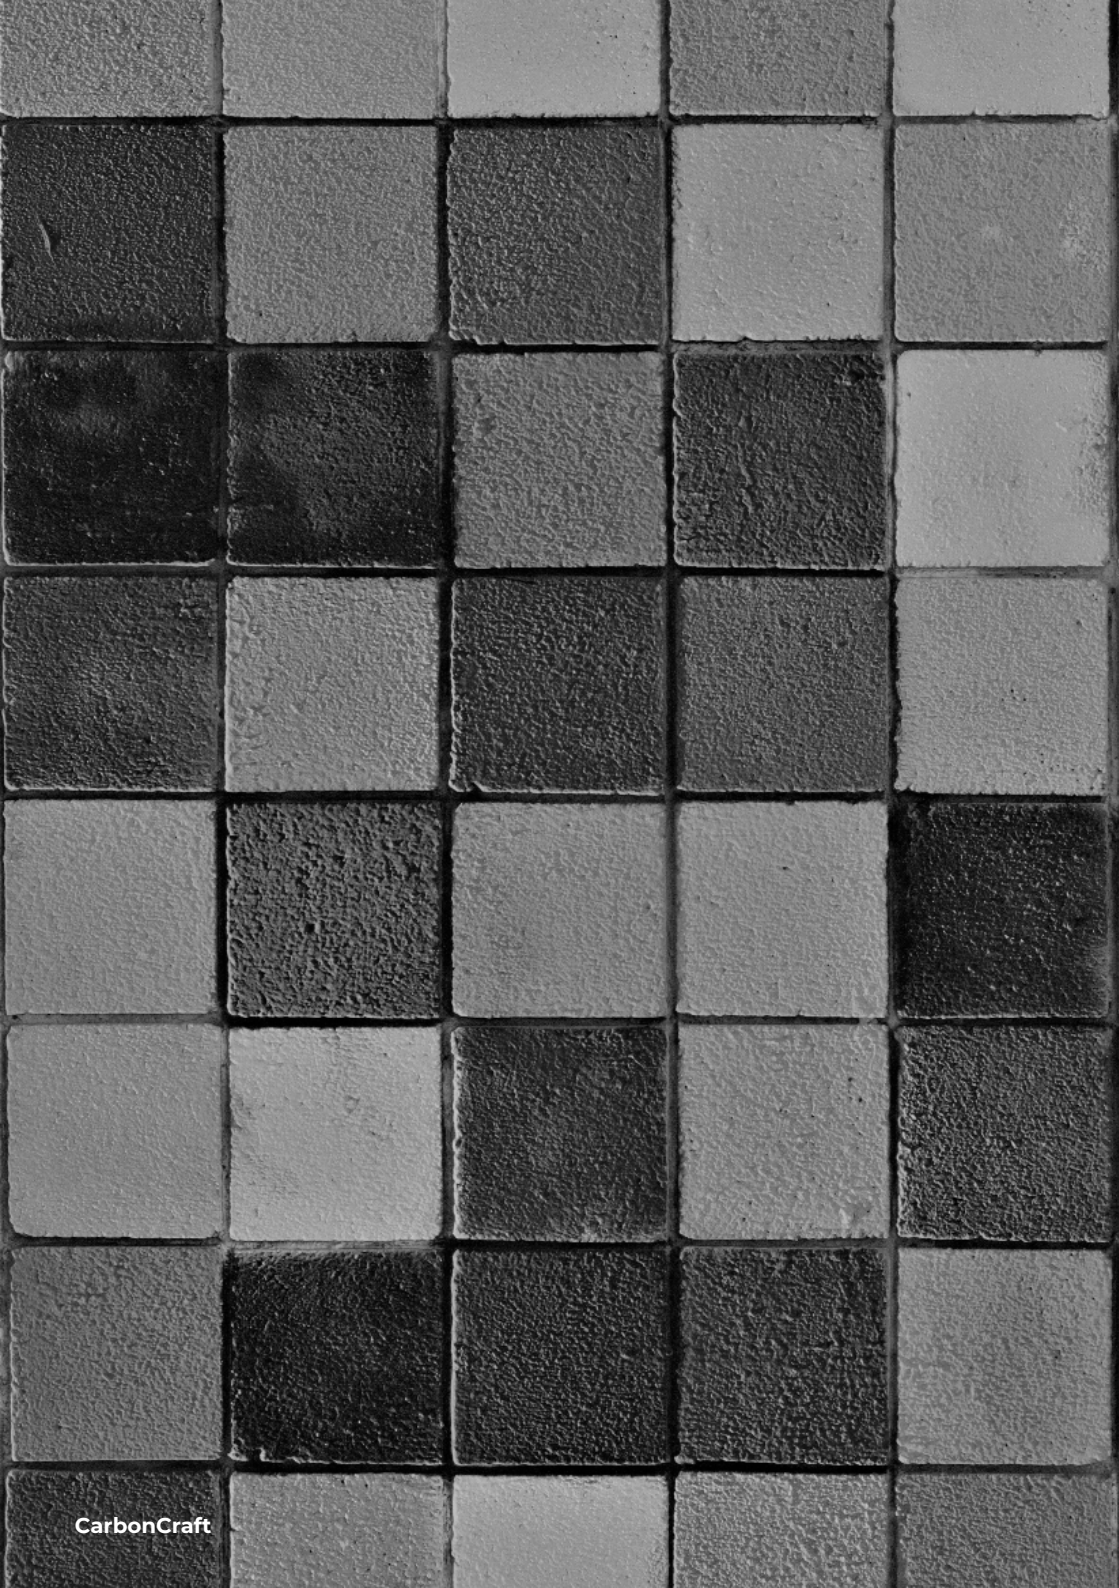

ARRANGEMENT SERIES

Discover the art of wall making and craft your own distinctive arrangements. Design your Carbon wall to unleash your creativity and transform your walls into a stunning masterpiece with impact.