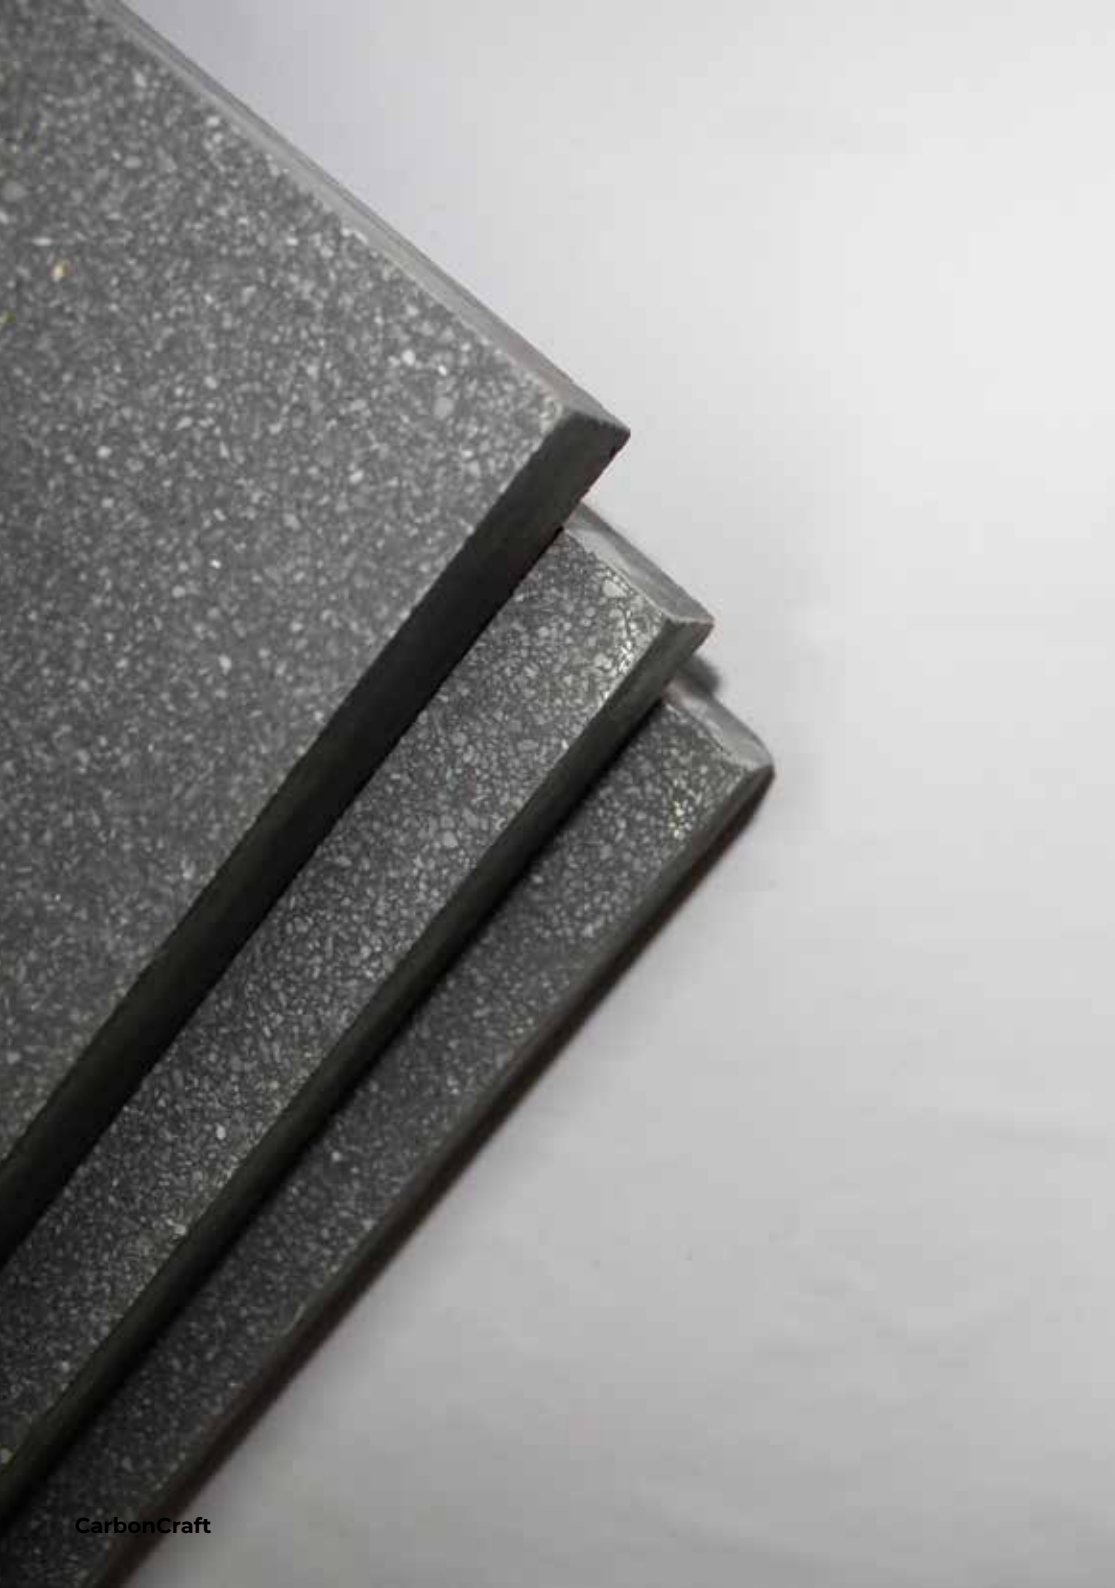

Its presence in a space creates a sense of sophistication, filled with a sense of minimalism, and refinement. Its use in interior design can create a sense of sleekness.

MAINTENANCE & CARE

CarbonCraft Tile floors can last up to 70 years if used and maintained properly. We took utmost care in crafting the tiles for your use. These are the series of measures for maintenance and usage of CarbonCraft Tiles.